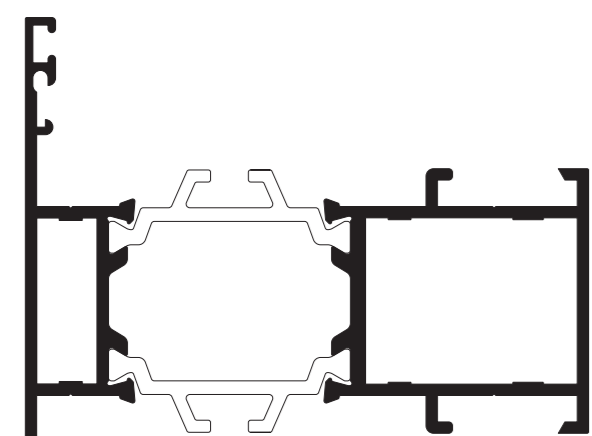

SENIOR ALUMINIUM SYSTEMS

SPW600 WINDOWS

Senior Aluminium Systems Ltd. Eland Road, Denby Main, Doncaster DN12 4HA. Tel: 01709 772600 Fax: 01709 772601
Senior Aluminium Systems (Scotland) 4 Dunlop Court, Deans Industrial Estate South West, Livingston, West Lothian EH54 8SL. Tel: 01506 407640 Fax: 01506 407641
Senior Aluminium Systems (South) Unit 4, Leeway Industrial Estate, Newport, NP19 4SL. Tel: 01633 277880 Fax: 01633 277121
website: www.senioraluminium.co.uk email: enquiry@senioraluminium.co.uk