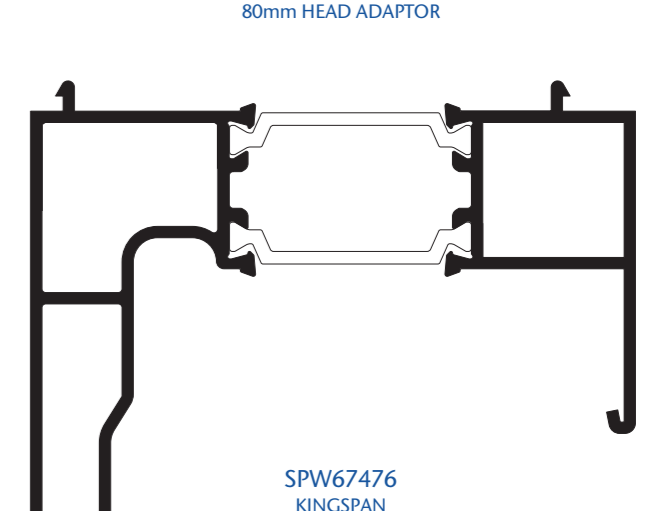

SPW67173
KINGSPAN
80mm HEAD ADAPTOR