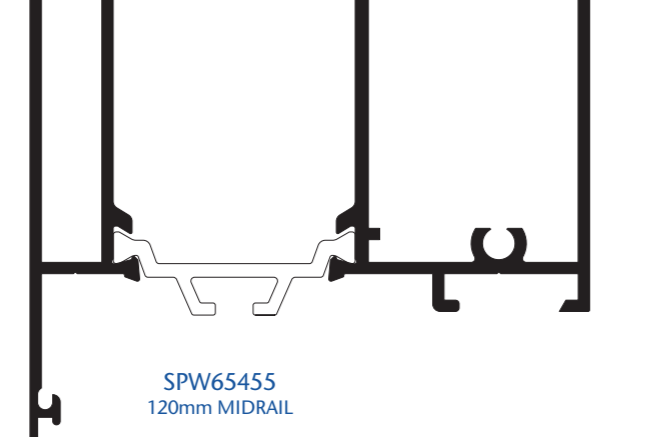

SENIOR ALUMINIUM SYSTEMS

SPW600 WINDOWS

Senior Aluminium Systems Ltd. Eland Road, Denby Main, Doncaster DN12 4HA. Tel: 01709 772600 Fax: 01709 772601
Senior Aluminium Systems (Scotland) 4 Dunlop Court, Deans Industrial Estate South West, Livingston, West Lothian EH54 8SL. Tel: 01506 407640 Fax: 01506 407641
Senior Aluminium Systems (South) Unit 4, Leeway Industrial Estate, Newport, NP19 4SL. Tel: 01633 277880 Fax: 01633 277121
website: www.senioraluminium.co.uk email: enquiry@senioraluminium.co.uk