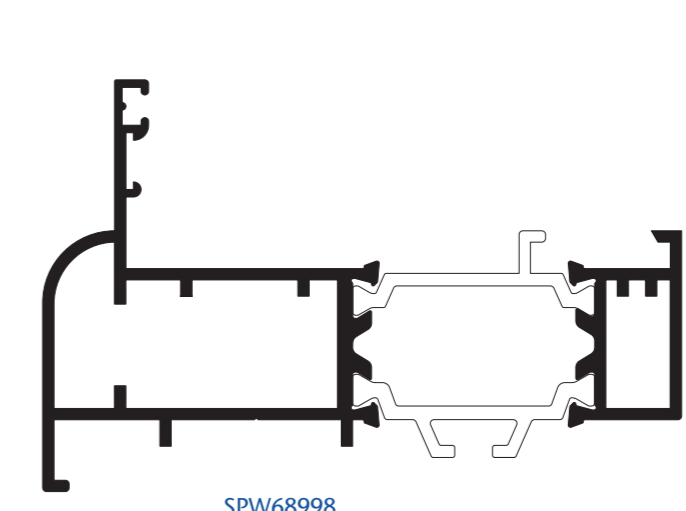

SPW69298
OVERSWING INT. GL. ADAPTOR