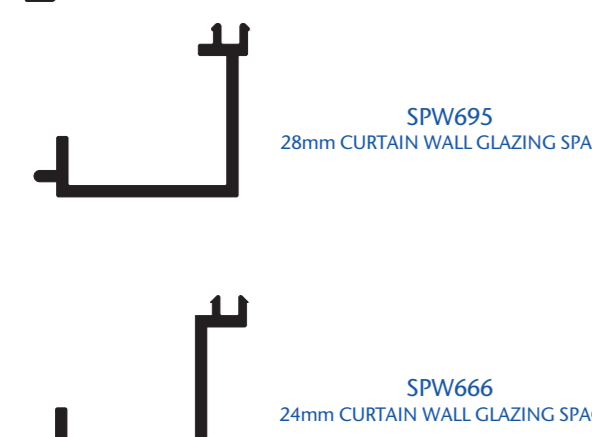

SPW61813
TRANSOM/MULLION
OPEN IN

SPW695
28mm CURTAIN WALL GLAZING SPACER