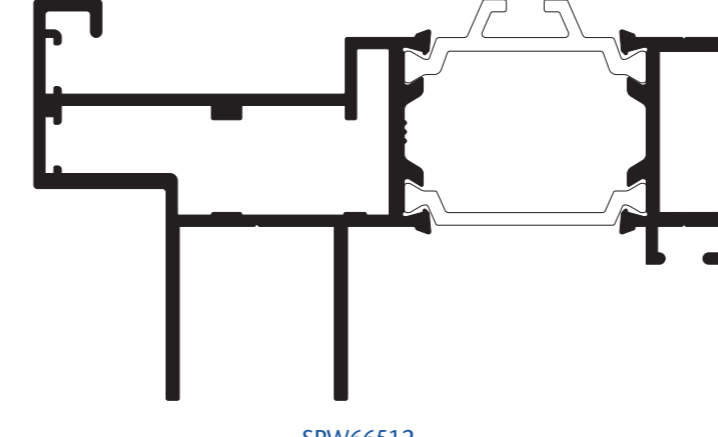

SPW63419
OVERSWING TRANSOM/MULLION

SENIOR ALUMINIUM SYSTEMS

SPW600 WINDOWS

Senior Aluminium Systems Ltd. Eland Road, Denby Main, Doncaster DN12 4HA. Tel: 01709 772600 Fax: 01709 772601
Senior Aluminium Systems (Scotland) 4 Dunlop Court, Deans Industrial Estate South West, Livingston, West Lothian EH54 8SL. Tel: 01506 407640 Fax: 01506 407641
Senior Aluminium Systems (South) Unit 4, Leeway Industrial Estate, Newport, NP19 4SL. Tel: 01633 277880 Fax: 01633 277121
website: www.senioraluminium.co.uk email: enquiry@senioraluminium.co.uk