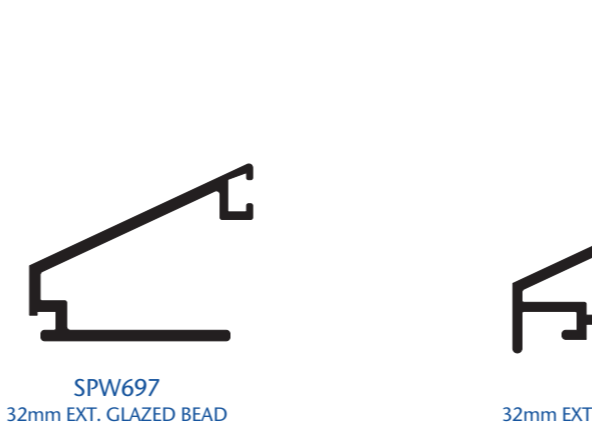

SENIOR ALUMINIUM SYSTEMS

SPW600 WINDOWS

Senior Aluminium Systems Ltd. Eland Road, Denby Main, Doncaster DN12 4HA. Tel: 01709 772600 Fax: 01709 772601
Senior Aluminium Systems (Scotland) 4 Dunlop Court, Deans Industrial Estate South West, Livingston, West Lothian EH54 8SL. Tel: 01506 407640 Fax: 01506 407641
Senior Aluminium Systems (South) Unit 4, Leeway Industrial Estate, Newport, NP19 4SL. Tel: 01633 277880 Fax: 01633 277121
website: www.senioraluminium.co.uk email: enquiry@senioraluminium.co.uk