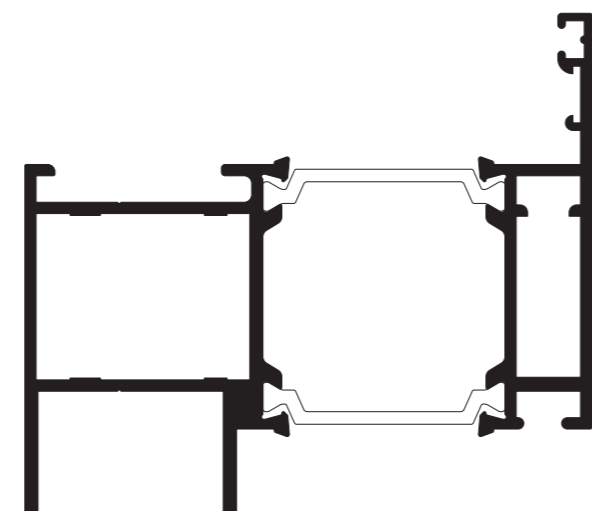

SPW60102
CASEMENT OUTER