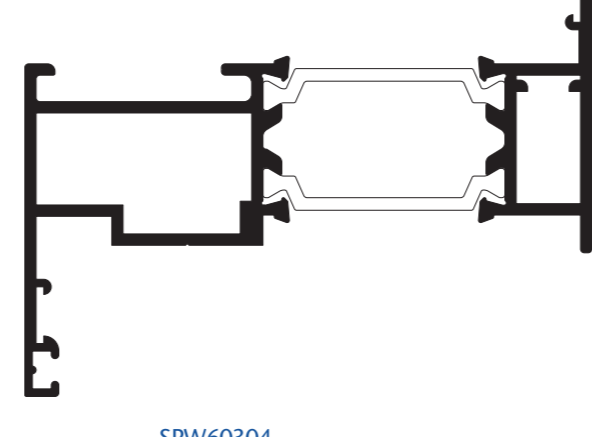

SPW64402
24mm CURTAIN WALL CASEMENT OUTER

SPW60304
CASEMENT VENT