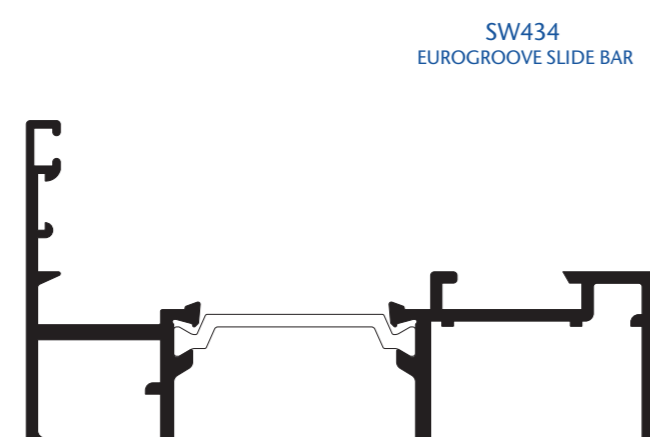

SPW60926
VENT FRAME
SLIDE BAR