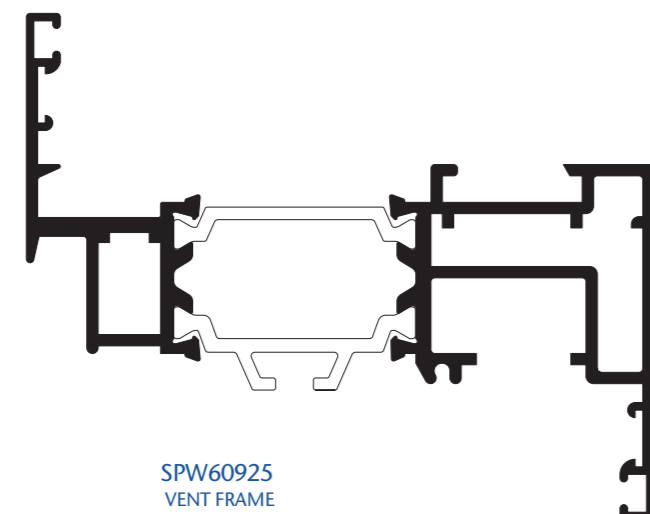

SENIOR ALUMINIUM SYSTEMS

SPW600 WINDOWS

Senior Aluminium Systems Ltd. Eland Road, Denby Main, Doncaster DN12 4HA. Tel: 01709 772600 Fax: 01709 772601
Senior Aluminium Systems (Scotland) 4 Dunlop Court, Deans Industrial Estate South West, Livingston, West Lothian EH54 8SL. Tel: 01506 407640 Fax: 01506 407641
Senior Aluminium Systems (South) Unit 4, Leeway Industrial Estate, Newport, NP19 4SL. Tel: 01633 277880 Fax: 01633 277121
website: www.senioraluminium.co.uk email: enquiry@senioraluminium.co.uk