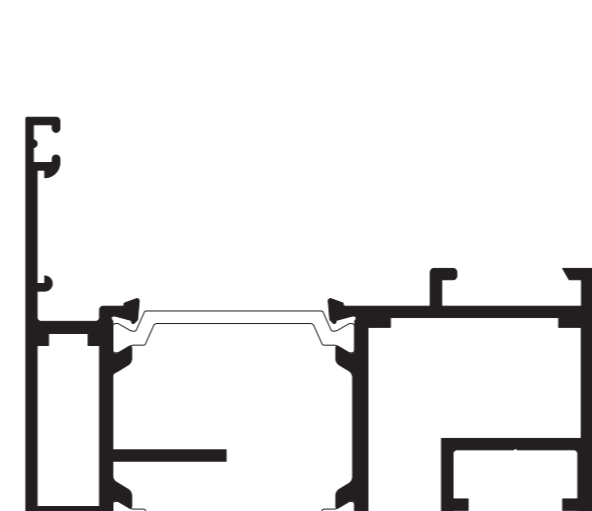

SPW60708
INTERNAL GLAZED VENT