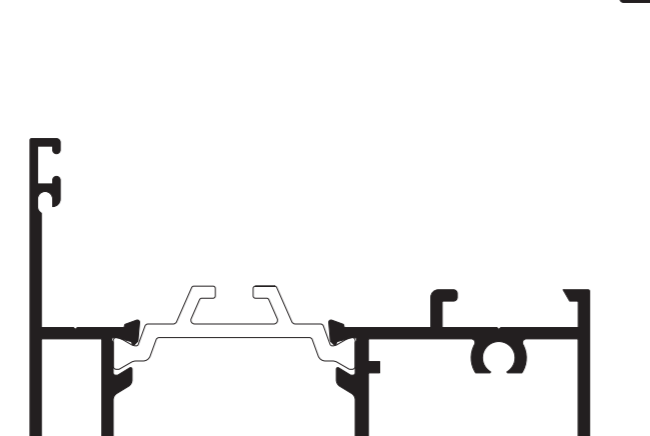

SPW61428
HEAVY DUTY VENT FRAME
SLIDE BAR