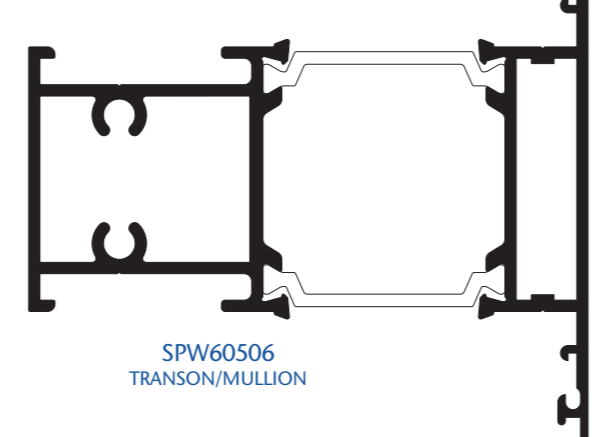

SENIOR ALUMINIUM SYSTEMS

SPW600 WINDOWS

Senior Aluminium Systems Ltd. Eland Road, Denby Main, Doncaster DN12 4HA. Tel: 01709 772600 Fax: 01709 772601
Senior Aluminium Systems (Scotland) 4 Dunlop Court, Deans Industrial Estate South West, Livingston, West Lothian EH54 8SL. Tel: 01506 407640 Fax: 01506 407641
Senior Aluminium Systems (South) Unit 4, Leeway Industrial Estate, Newport, NP19 4SL. Tel: 01633 277880 Fax: 01633 277121
website: www.senioraluminium.co.uk email: enquiry@senioraluminium.co.uk