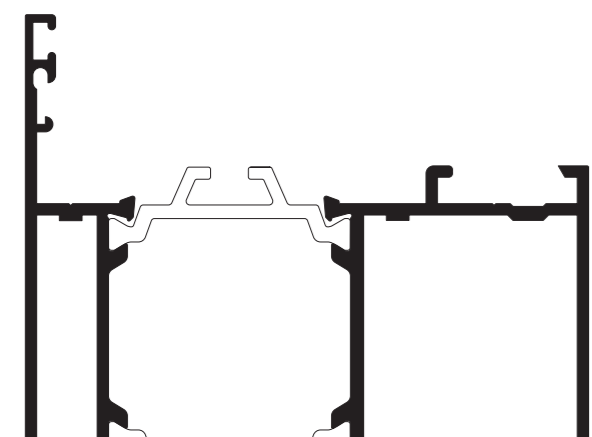

SPW61213
OUTER FRAME
OPEN IN

SPW61940
HEAVY DUTY TRANSOM/MULLION
OPEN IN