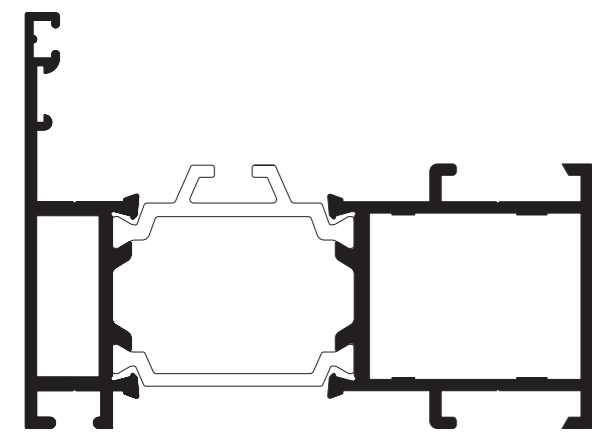

SPW64740
HEAVY DUTY OUTER FRAME
OPEN IN