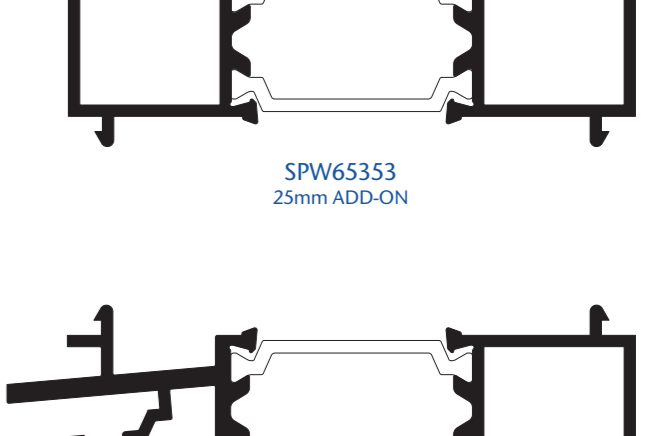

SPW65353
25mm ADD-ON