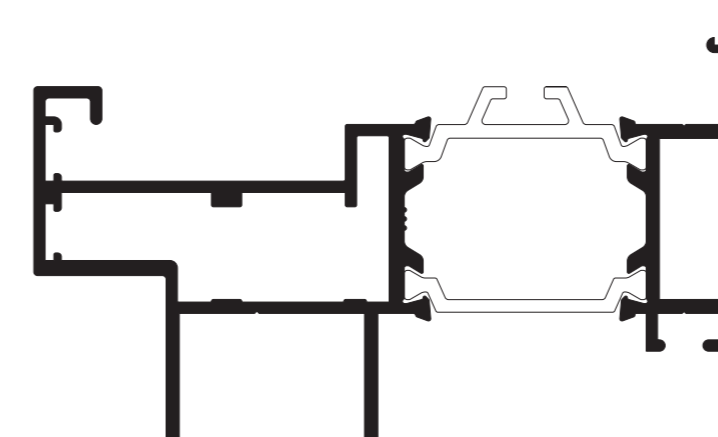

SPW63231
OVERSWING VENT