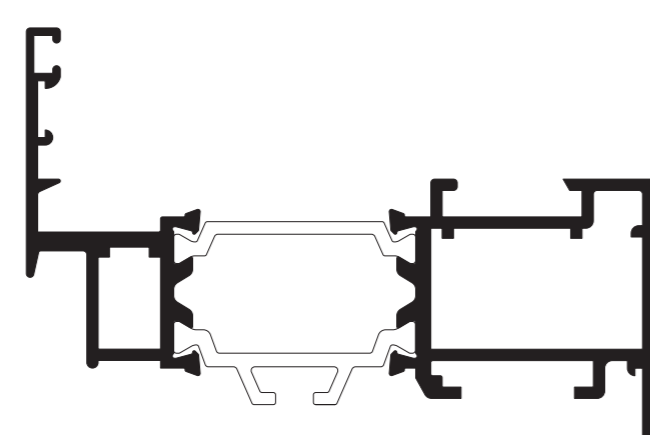

SPW60925
VENT FRAME
CONCEALED GEAR

SW434
EUROGROOVE SLIDE BAR