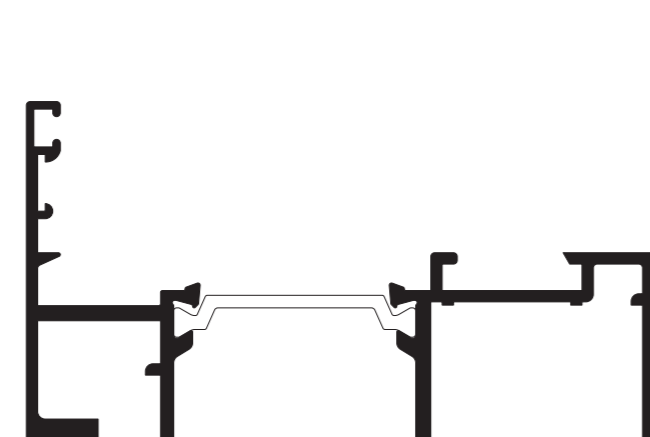

SPW61427
HEAVY DUTY VENT FRAME
CONCEALED GEAR