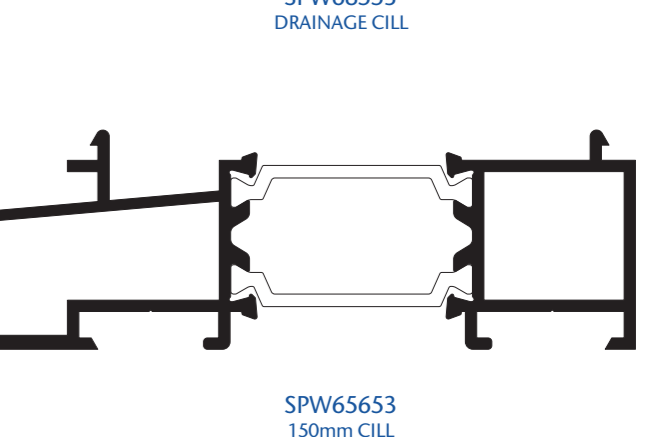

SPW68553
DRAINAGE CILL