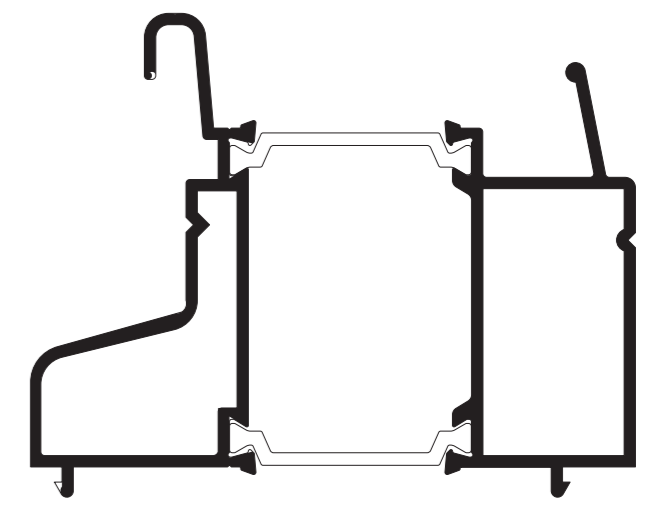

SENIOR ALUMINIUM SYSTEMS

SPW600 WINDOWS

Senior Aluminium Systems Ltd. Eland Road, Denby Main, Doncaster DN12 4HA. Tel: 01709 772600 Fax: 01709 772601
Senior Aluminium Systems (Scotland) 4 Dunlop Court, Deans Industrial Estate South West, Livingston, West Lothian EH54 8SL. Tel: 01506 407640 Fax: 01506 407641
Senior Aluminium Systems (South) Unit 4, Leeway Industrial Estate, Newport, NP19 4SL. Tel: 01633 277880 Fax: 01633 277121
website: www.senioraluminium.co.uk email: enquiry@senioraluminium.co.uk