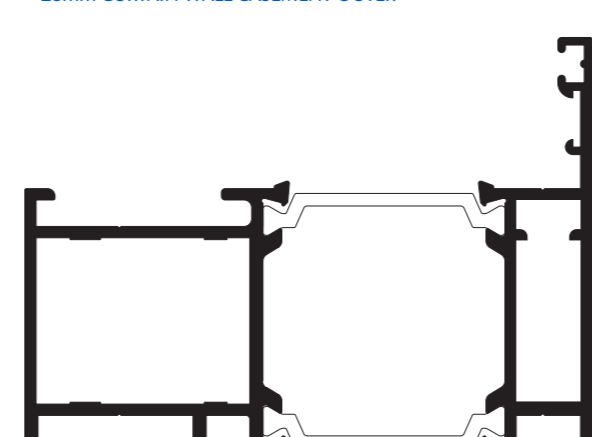

SPW66902
28mm CURTAIN WALL CASEMENT OUTER