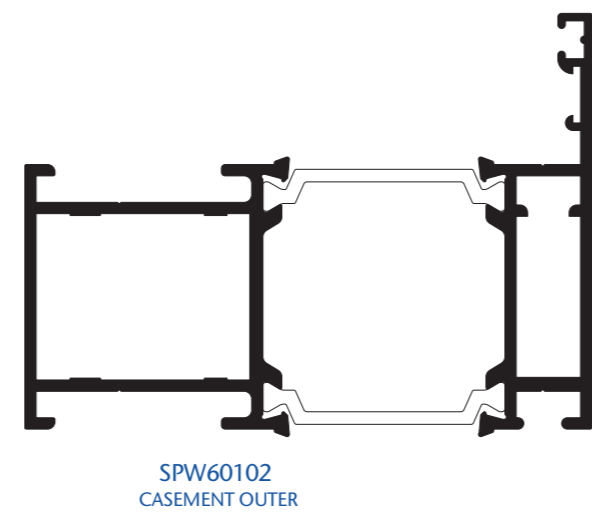

SENIOR ALUMINIUM SYSTEMS

SPW600 WINDOWS

Senior Aluminium Systems Ltd. Eland Road, Denby Main, Doncaster DN12 4HA. Tel: 01709 772600 Fax: 01709 772601
Senior Aluminium Systems (Scotland) 4 Dunlop Court, Deans Industrial Estate South West, Livingston, West Lothian EH54 8SL. Tel: 01506 407640 Fax: 01506 407641
Senior Aluminium Systems (South) Unit 4, Leeway Industrial Estate, Newport, NP19 4SL. Tel: 01633 277880 Fax: 01633 277121
website: www.senioraluminium.co.uk email: enquiry@senioraluminium.co.uk