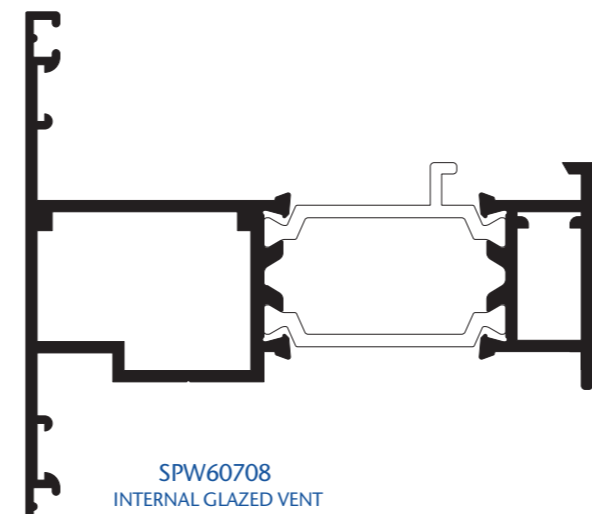

SENIOR ALUMINIUM SYSTEMS

SPW600 WINDOWS

Senior Aluminium Systems Ltd. Eland Road, Denby Main, Doncaster DN12 4HA. Tel: 01709 772600 Fax: 01709 772601
Senior Aluminium Systems (Scotland) 4 Dunlop Court, Deans Industrial Estate South West, Livingston, West Lothian EH54 8SL. Tel: 01506 407640 Fax: 01506 407641
Senior Aluminium Systems (South) Unit 4, Leeway Industrial Estate, Newport, NP19 4SL. Tel: 01633 277880 Fax: 01633 277121
website: www.senioraluminium.co.uk email: enquiry@senioraluminium.co.uk