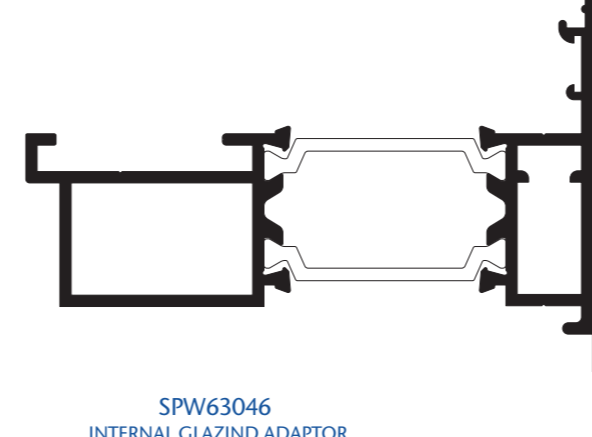

SPW63046
INTERNAL GLAZING ADAPTOR
CASEMENT