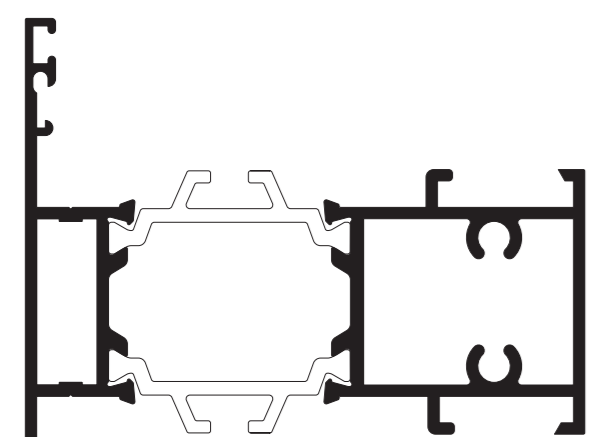

SPW61817
TRANSOM/MULLION
OPEN IN