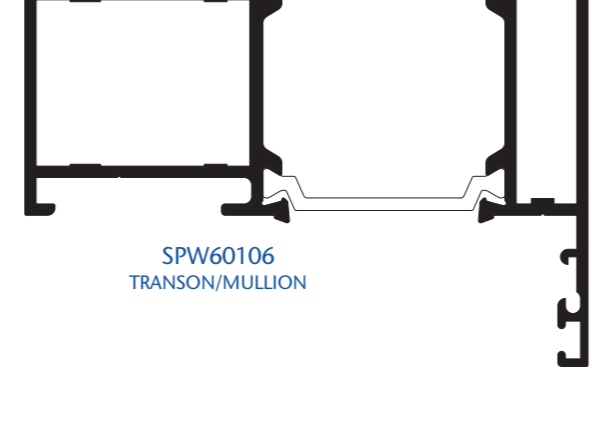

SPW60106
TRANSOM/MULLION