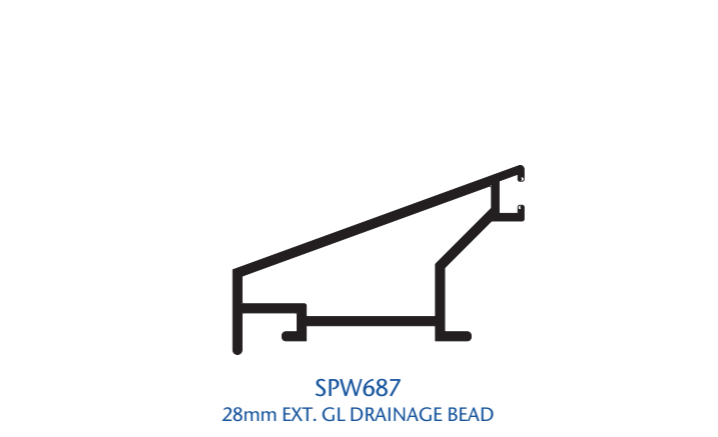

SPW688
28mm EXT. GLAZED BEAD