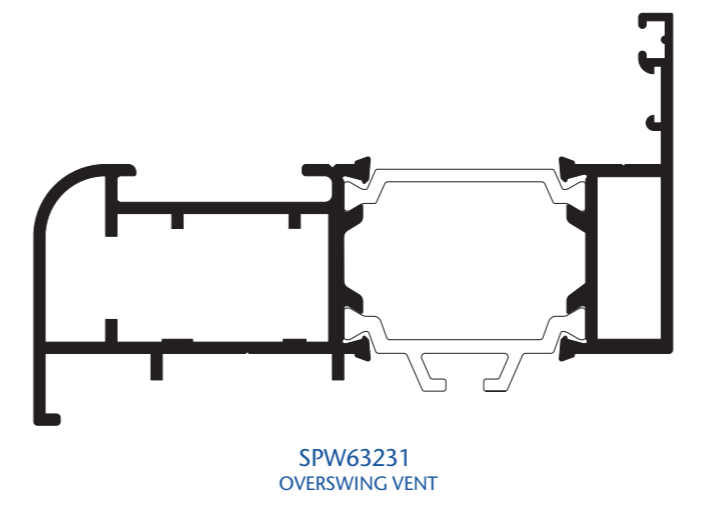

SPW63512
OVERSWING OUTER FRAME