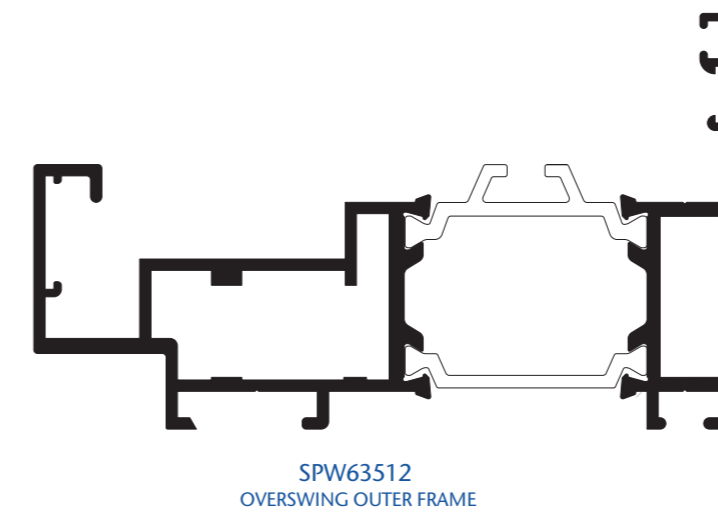

SENIOR ALUMINIUM SYSTEMS

SPW600 WINDOWS

Senior Aluminium Systems Ltd. Eland Road, Denby Main, Doncaster DN12 4HA. Tel: 01709 772600 Fax: 01709 772601
Senior Aluminium Systems (Scotland) 4 Dunlop Court, Deans Industrial Estate South West, Livingston, West Lothian EH54 8SL. Tel: 01506 407640 Fax: 01506 407641
Senior Aluminium Systems (South) Unit 4, Leeway Industrial Estate, Newport, NP19 4SL. Tel: 01633 277880 Fax: 01633 277121
website: www.senioraluminium.co.uk email: enquiry@senioraluminium.co.uk