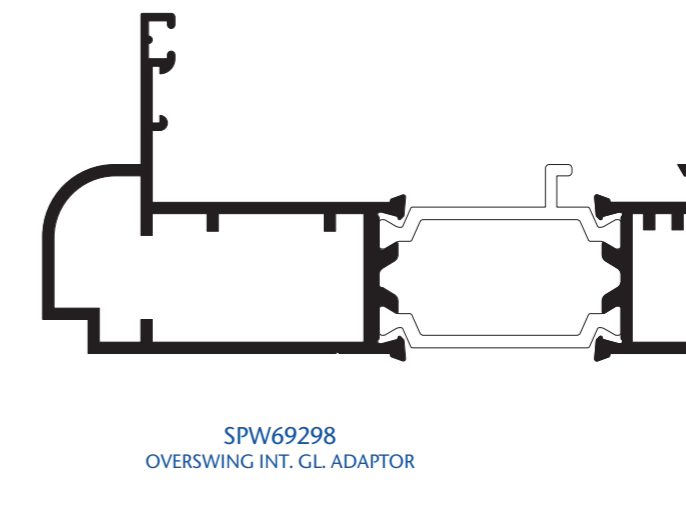

SENIOR ALUMINIUM SYSTEMS

SPW600 WINDOWS

Senior Aluminium Systems Ltd. Eland Road, Denby Main, Doncaster DN12 4HA. Tel: 01709 772600 Fax: 01709 772601
Senior Aluminium Systems (Scotland) 4 Dunlop Court, Deans Industrial Estate South West, Livingston, West Lothian EH54 8SL. Tel: 01506 407640 Fax: 01506 407641
Senior Aluminium Systems (South) Unit 4, Leeway Industrial Estate, Newport, NP19 4SL. Tel: 01633 277880 Fax: 01633 277121
website: www.senioraluminium.co.uk email: enquiry@senioraluminium.co.uk