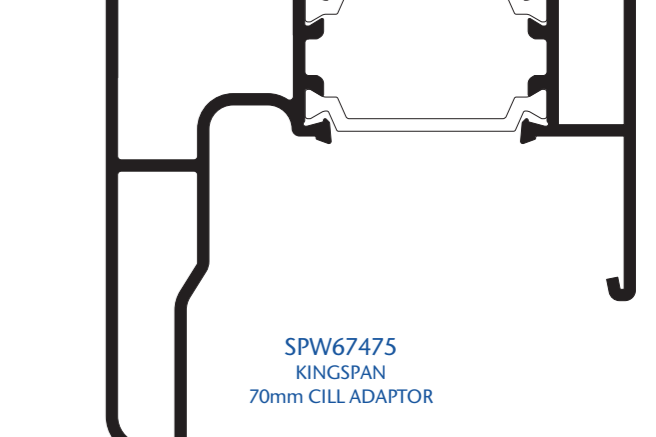

SPW67172
KINGSPAN
70mm HEAD ADAPTOR

SPW67475
KINGSPAN
70mm CILL ADAPTOR