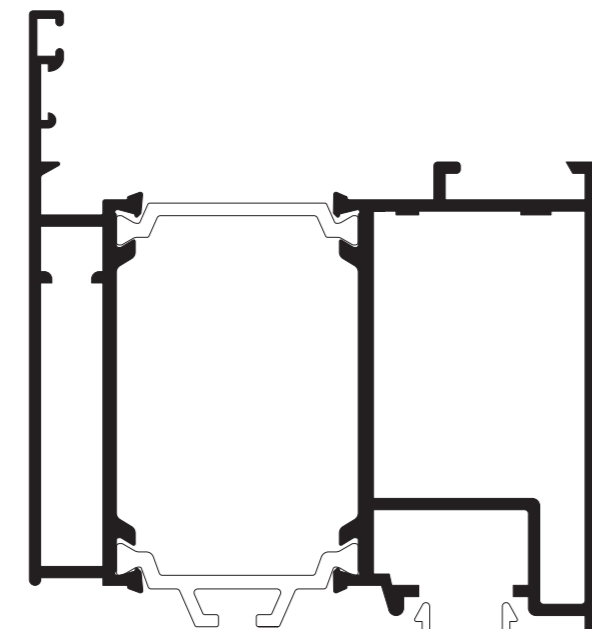

SPW64740
HEAVY DUTY OUTER FRAME
OPEN IN

SPW63938
DOOR SASH
OPEN IN
SRA 011
PVC COVER STRIP