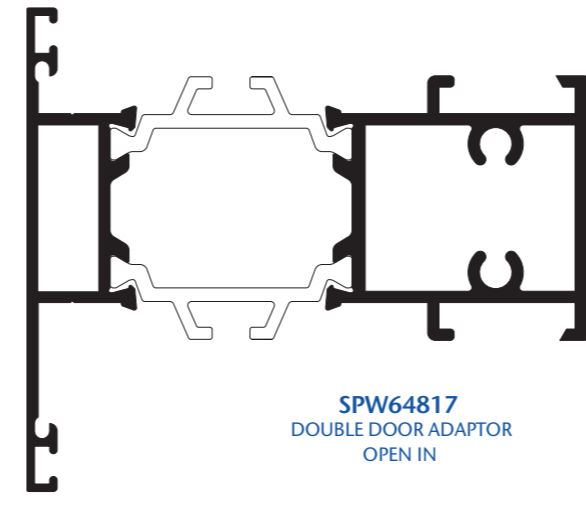

SPW64047
HEAVY DUTY OUTER FRAME
OPEN OUT

SPW64740
HEAVY DUTY OUTER FRAME
OPEN IN

SPW61213
OUTER FRAME
OPEN IN

SPW64817
DOUBLE DOOR ADAPTOR
OPEN IN

SPW684
COMMERCIAL THRESHOLD

SPW65994
T COUPLING

SPW67173
KINGSPAN
80mm HEAD ADAPTOR

SPW66867
DOOR SASH
OPEN OUT

SPW63938
DOOR SASH
OPEN IN
SRA 011
PVC COVER STRIP

SPW61940
HEAVY DUTY TRANSOM/MULLION
OPEN IN

SPW61748
DOUBLE DOOR ADAPTOR
OPEN OUT

SPW66170
LOW THRESHOLD
OPEN IN

SPW69494
H COUPLING

SPW67476
KINGSPAN
80mm CILL ADAPTOR

SPW68182
MIDRAIL/BOTTOM RAIL
OPEN OUT

SPW65455
MIDRAIL/BOTTOM RAIL
OPEN IN

SPW61817
TRANSOM/MULLION
OPEN IN

SXTW201
GEORGIAN BAR

SXTW216
DRIP SECTION

SPW67061
LOW THRESHOLD
OPEN OUT