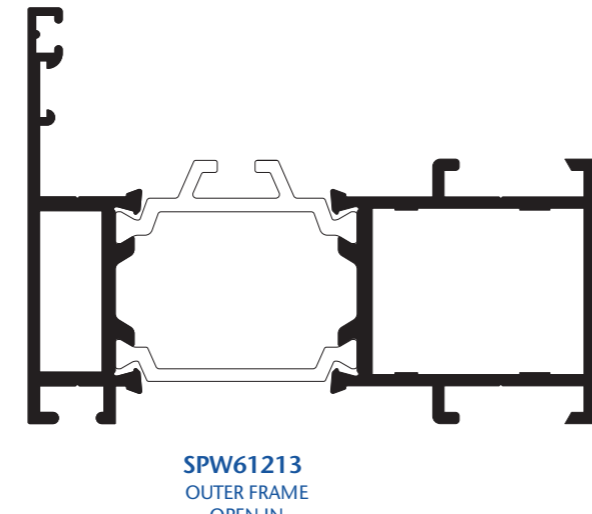

SPW64047
HEAVY DUTY OUTER FRAME
OPEN OUT

SPW64740
HEAVY DUTY OUTER FRAME
OPEN IN

SPW61213
OUTER FRAME
OPEN IN

SPW64817
DOUBLE DOOR ADAPTOR
OPEN IN

SPW684
COMMERCIAL THRESHOLD

SPW65994
T COUPLING

SPW67173
KINGSPAN
80mm HEAD ADAPTOR

SPW67476
KINGSPAN
80mm CILL ADAPTOR

SPW68182
MIDRAIL/BOTTOM RAIL
OPEN OUT

SPW65455
MIDRAIL/BOTTOM RAIL
OPEN IN

SPW61817
TRANSOM/MULLION
OPEN IN

SXTW201
GEORGIAN BAR

SXTW216
DRIP SECTION

SPW67061
LOW THRESHOLD
OPEN OUT

SPW65959
COUPLING SECTION

SPW67172
KINGSPAN
70mm HEAD ADAPTOR

SPW624
32mm INT. GLAZED BEAD

SPW643
28mm INT. GLAZED BEAD

SPW663
LOW THRESHOLD RAMP

SPW34827
SPW600 to SPW300 COUPLING

SPW67475
KINGSPAN
70mm CILL ADAPTOR