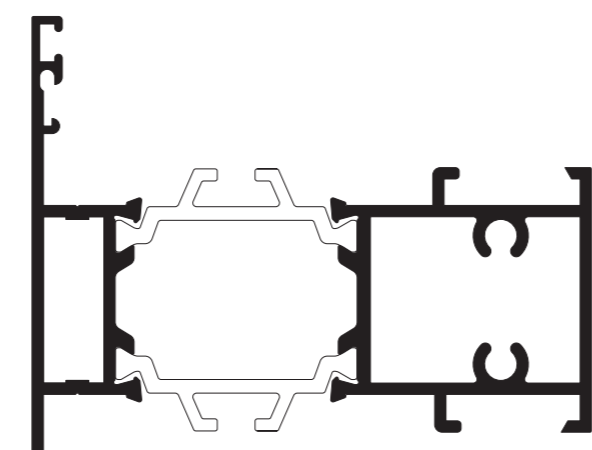

SPW67476
KINGSPAN
80mm CILL ADAPTOR

SPW68182
MIDRAIL/BOTTOM RAIL
OPEN OUT

SPW65455
MIDRAIL/BOTTOM RAIL
OPEN IN

SPW61817
TRANSOM/MULLION
OPEN IN

SXTW201
GEORGIAN BAR

SXTW216
DRIP SECTION

SPW67061
LOW THRESHOLD
OPEN OUT