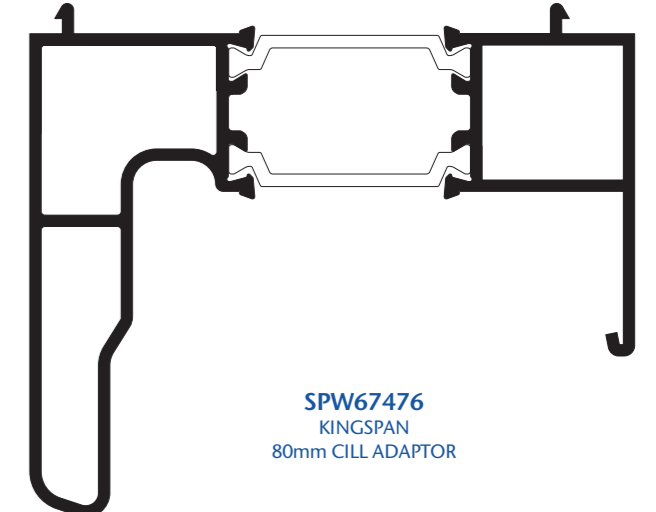

SPW64047
HEAVY DUTY OUTER FRAME
OPEN OUT

SPW64740
HEAVY DUTY OUTER FRAME
OPEN IN

SPW61213
OUTER FRAME
OPEN IN

SPW64817
DOUBLE DOOR ADAPTOR
OPEN IN

SPW684
COMMERCIAL THRESHOLD

SPW65994
T COUPLING

SPW67173
KINGSPAN
80mm HEAD ADAPTOR

SPW66867
DOOR SASH
OPEN OUT

SPW63938
DOOR SASH
OPEN IN
SRA 011
PVC COVER STRIP

SPW61940
HEAVY DUTY TRANSOM/MULLION
OPEN IN

SPW61748
DOUBLE DOOR ADAPTOR
OPEN OUT

SPW66170
LOW THRESHOLD
OPEN IN

SPW69494
H COUPLING

SPW67476
KINGSPAN
80mm CILL ADAPTOR

SPW68182
MIDRAIL/BOTTOM RAIL
OPEN OUT

SPW65455
MIDRAIL/BOTTOM RAIL
OPEN IN

SPW61817
TRANSOM/MULLION
OPEN IN

SXTW201
GEORGIAN BAR

SXTW216
DRIP SECTION

SPW67061
LOW THRESHOLD
OPEN OUT

SPW65959
COUPLING SECTION

SPW67172
KINGSPAN
70mm HEAD ADAPTOR

SPW624
32mm INT. GLAZED BEAD

SPW643
28mm INT. GLAZED BEAD

SPW663
LOW THRESHOLD RAMP

SPW34827
SPW600 to SPW300 COUPLING

SPW67475
KINGSPAN
70mm CILL ADAPTOR