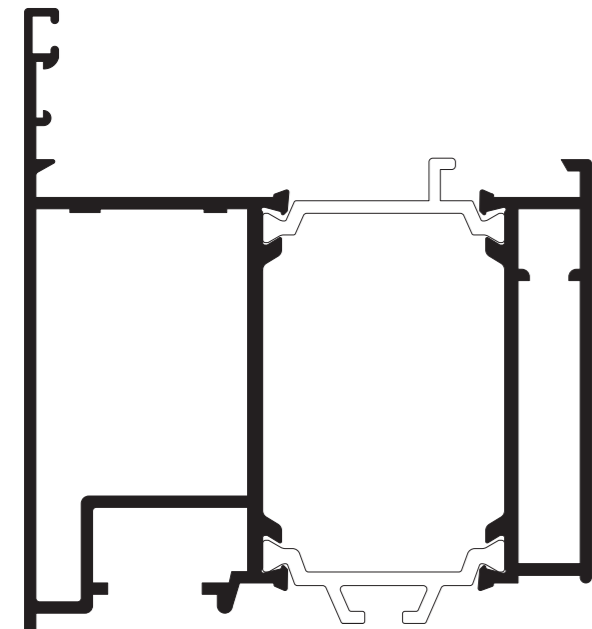

SPW64047
HEAVY DUTY OUTER FRAME
OPEN OUT

SPW64740
HEAVY DUTY OUTER FRAME
OPEN IN

SPW61213
OUTER FRAME
OPEN IN

SPW64817
DOUBLE DOOR ADAPTOR
OPEN IN

SPW684
COMMERCIAL THRESHOLD

SPW65994
T COUPLING

SPW67173
KINGSPAN
80mm HEAD ADAPTOR

SPW66867
DOOR SASH
OPEN OUT

SPW63938
DOOR SASH
OPEN IN
SRA 011
PVC COVER STRIP

SPW61940
HEAVY DUTY TRANSOM/MULLION
OPEN IN

SPW61748
DOUBLE DOOR ADAPTOR
OPEN OUT

SPW66170
LOW THRESHOLD
OPEN IN

SPW69494
H COUPLING

SPW67476
KINGSPAN
80mm CILL ADAPTOR

SPW68182
MIDRAIL/BOTTOM RAIL
OPEN OUT

SPW65455
MIDRAIL/BOTTOM RAIL
OPEN IN

SPW61817
TRANSOM/MULLION
OPEN IN

SXTW201
GEORGIAN BAR

SXTW216
DRIP SECTION

SPW67061
LOW THRESHOLD
OPEN OUT