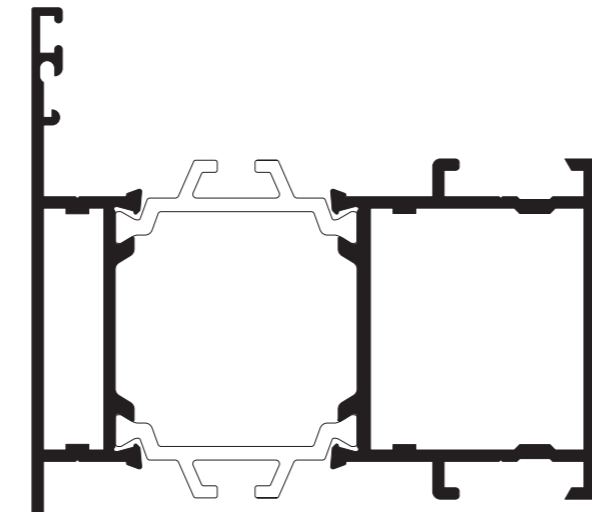

SPW64047
HEAVY DUTY OUTER FRAME
OPEN OUT

SPW64740
HEAVY DUTY OUTER FRAME
OPEN IN

SPW61213
OUTER FRAME
OPEN IN

SPW64817
DOUBLE DOOR ADAPTOR
OPEN IN

SPW684
COMMERCIAL THRESHOLD

SPW65994
T COUPLING

SPW67173
KINGSPAN
80mm HEAD ADAPTOR

SPW66867
DOOR SASH
OPEN OUT

SPW63938
DOOR SASH
OPEN IN
SRA 011
PVC COVER STRIP

SPW61940
HEAVY DUTY TRANSOM/MULLION
OPEN IN

SPW61748
DOUBLE DOOR ADAPTOR
OPEN OUT

SPW66170
LOW THRESHOLD
OPEN IN

SPW69494
H COUPLING

SPW67476
KINGSPAN
80mm CILL ADAPTOR

SPW68182
MIDRAIL/BOTTOM RAIL
OPEN OUT

SPW65455
MIDRAIL/BOTTOM RAIL
OPEN IN

SPW61817
TRANSOM/MULLION
OPEN IN

SXTW201
GEORGIAN BAR

SXTW216
DRIP SECTION

SPW67061
LOW THRESHOLD
OPEN OUT