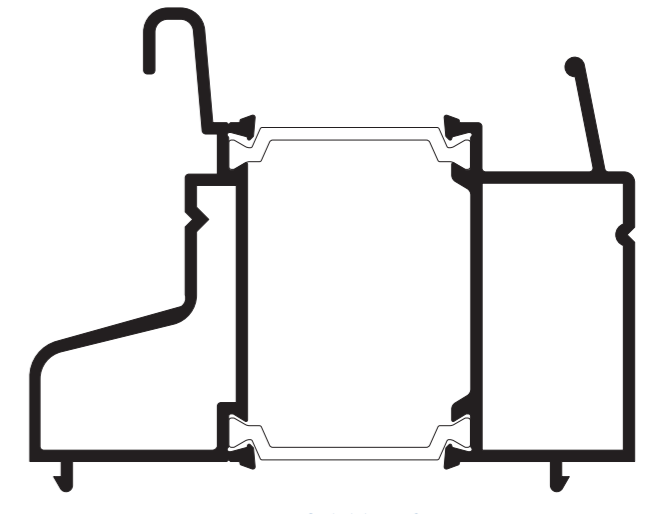

SPW64047
HEAVY DUTY OUTER FRAME
OPEN OUT

SPW64740
HEAVY DUTY OUTER FRAME
OPEN IN

SPW61213
OUTER FRAME
OPEN IN

SPW64817
DOUBLE DOOR ADAPTOR
OPEN IN

SPW684
COMMERCIAL THRESHOLD

SPW65994
T COUPLING

SPW67173
KINGSPAN
80mm HEAD ADAPTOR

SPW67476
KINGSPAN
80mm CILL ADAPTOR

SPW68182
MIDRAIL/BOTTOM RAIL
OPEN OUT

SPW65455
MIDRAIL/BOTTOM RAIL
OPEN IN

SPW61817
TRANSOM/MULLION
OPEN IN

SXTW201
GEORGIAN BAR

SXTW216
DRIP SECTION

SPW67061
LOW THRESHOLD
OPEN OUT