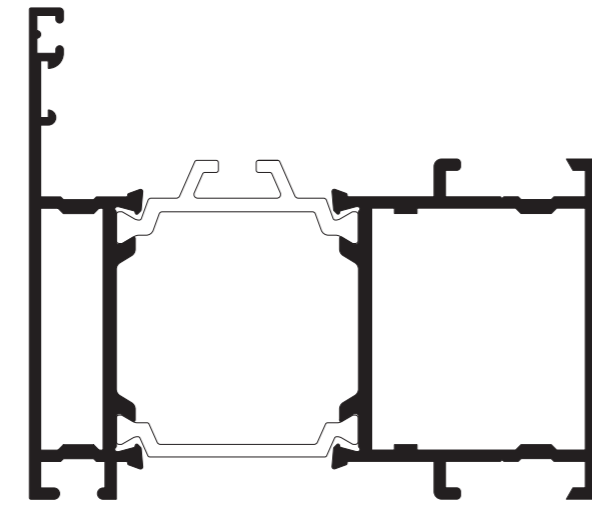

SPW64047
HEAVY DUTY OUTER FRAME
OPEN OUT

SPW64740
HEAVY DUTY OUTER FRAME
OPEN IN

SPW61213
OUTER FRAME
OPEN IN

SPW64817
DOUBLE DOOR ADAPTOR
OPEN IN

SPW684
COMMERCIAL THRESHOLD

SPW65994
T COUPLING

SPW67173
KINGSPAN
80mm HEAD ADAPTOR

SPW66867
DOOR SASH
OPEN OUT

SPW63938
DOOR SASH
OPEN IN
SRA 011
PVC COVER STRIP

SPW61940
HEAVY DUTY TRANSOM/MULLION
OPEN IN

SPW61748
DOUBLE DOOR ADAPTOR
OPEN OUT

SPW66170
LOW THRESHOLD
OPEN IN

SPW69494
H COUPLING

SPW67476
KINGSPAN
80mm CILL ADAPTOR

SPW68182
MIDRAIL/BOTTOM RAIL
OPEN OUT

SPW65455
MIDRAIL/BOTTOM RAIL
OPEN IN

SPW61817
TRANSOM/MULLION
OPEN IN

SXTW201
GEORGIAN BAR

SXTW216
DRIP SECTION

SPW67061
LOW THRESHOLD
OPEN OUT