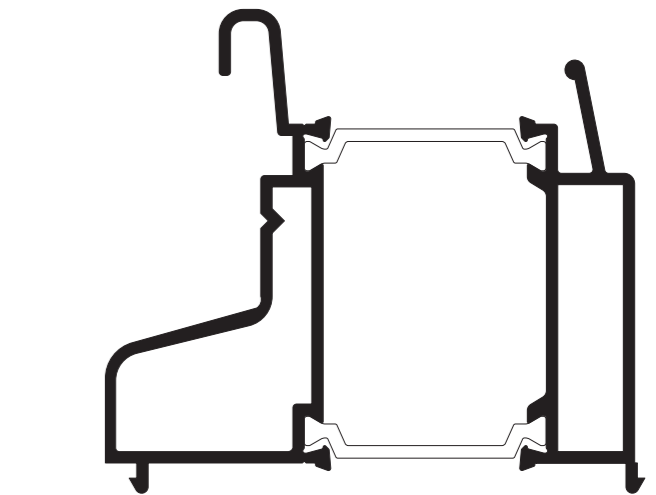

SPW67476
KINGSPAN
80mm CILL ADAPTOR

SPW68182
MIDRAIL/BOTTOM RAIL
OPEN OUT

SPW65455
MIDRAIL/BOTTOM RAIL
OPEN IN

SPW61817
TRANSOM/MULLION
OPEN IN

SXTW201
GEORGIAN BAR

SXTW216
DRIP SECTION

SPW67061
LOW THRESHOLD
OPEN OUT

SPW65959
COUPLING SECTION

SPW67172
KINGSPAN
70mm HEAD ADAPTOR

SPW624
32mm INT. GLAZED BEAD

SPW643
28mm INT. GLAZED BEAD

SPW663
LOW THRESHOLD RAMP

SPW34827
SPW600 to SPW300 COUPLING

SPW67475
KINGSPAN
70mm CILL ADAPTOR