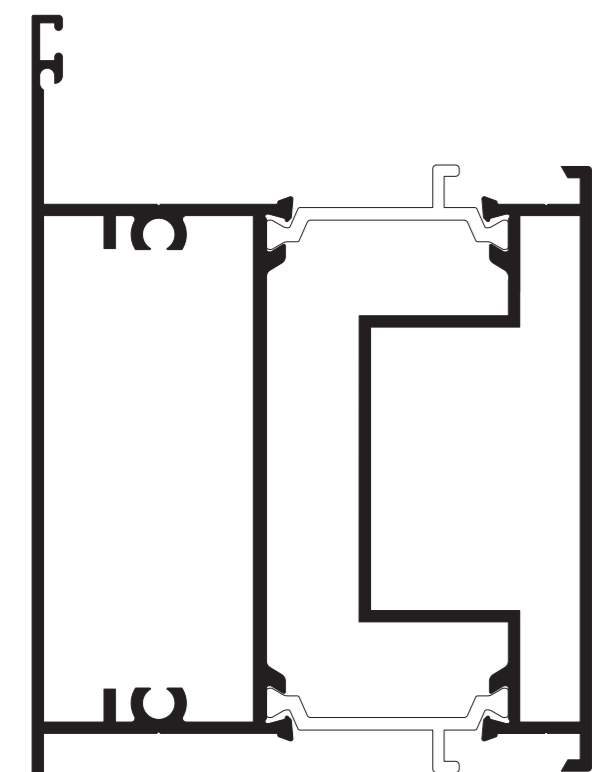

SPW64047
HEAVY DUTY OUTER FRAME
OPEN OUT

SPW64740
HEAVY DUTY OUTER FRAME
OPEN IN

SPW61213
OUTER FRAME
OPEN IN

SPW64817
DOUBLE DOOR ADAPTOR
OPEN IN

SPW684
COMMERCIAL THRESHOLD

SPW65994
T COUPLING

SPW67173
KINGSPAN
80mm HEAD ADAPTOR

SPW66867
DOOR SASH
OPEN OUT

SPW63938
DOOR SASH
OPEN IN
SRA 011
PVC COVER STRIP

SPW61940
HEAVY DUTY TRANSOM/MULLION
OPEN IN

SPW61748
DOUBLE DOOR ADAPTOR
OPEN OUT

SPW66170
LOW THRESHOLD
OPEN IN

SPW69494
H COUPLING

SPW67476
KINGSPAN
80mm CILL ADAPTOR

SPW68182
MIDRAIL/BOTTOM RAIL
OPEN OUT

SPW65455
MIDRAIL/BOTTOM RAIL
OPEN IN

SPW61817
TRANSOM/MULLION
OPEN IN

SXTW201
GEORGIAN BAR

SXTW216
DRIP SECTION

SPW67061
LOW THRESHOLD
OPEN OUT

SPW65959
COUPLING SECTION

SPW67172
KINGSPAN
70mm HEAD ADAPTOR

SPW624
32mm INT. GLAZED BEAD

SPW643
28mm INT. GLAZED BEAD

SPW663
LOW THRESHOLD RAMP

SPW34827
SPW600 to SPW300 COUPLING

SPW67475
KINGSPAN
70mm CILL ADAPTOR