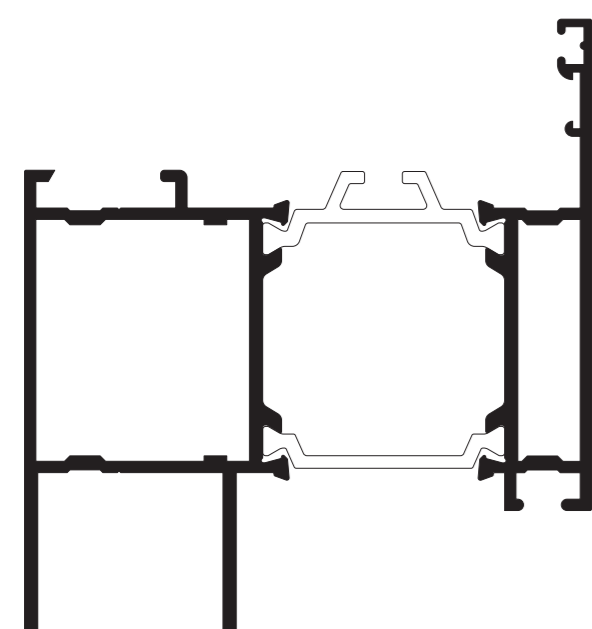

SPW67476
KINGSPAN
80mm CILL ADAPTOR

SPW68182
MIDRAIL/BOTTOM RAIL
OPEN OUT

SPW65455
MIDRAIL/BOTTOM RAIL
OPEN IN

SPW61817
TRANSOM/MULLION
OPEN IN

SXTW201
GEORGIAN BAR

SXTW216
DRIP SECTION

SPW67061
LOW THRESHOLD
OPEN OUT

SPW65959
COUPLING SECTION

SPW67172
KINGSPAN
70mm HEAD ADAPTOR

SPW624
32mm INT. GLAZED BEAD

SPW643
28mm INT. GLAZED BEAD

SPW663
LOW THRESHOLD RAMP

SPW34827
SPW600 to SPW300 COUPLING

SPW67475
KINGSPAN
70mm CILL ADAPTOR

SPW68047
DOOR FRAME 28mm C/WALL
OPEN OUT

SPW683
BOTTOM RAIL ADAPTOR

SPW61813
TRANSOM/MULLION
OPEN IN

SNSG
SPACER FOR SX203

SD557
BRUSH SEAL CARRIER

SPW664
DOOR SEALED DRIP BAR

SPW65353
25mm ADD-ON

SPW695
28mm CURTAIN WALL GLAZING SPACER