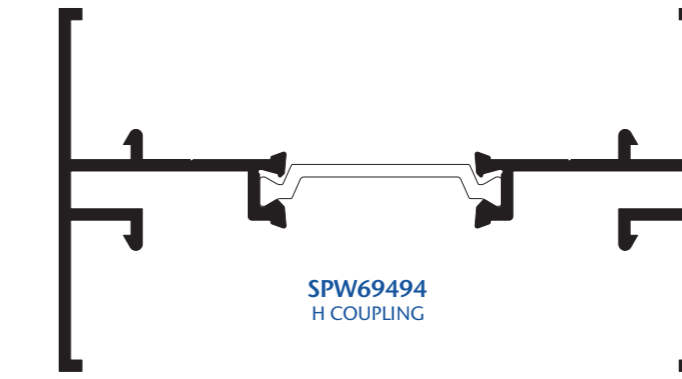

SPW64047
HEAVY DUTY OUTER FRAME
OPEN OUT

SPW64740
HEAVY DUTY OUTER FRAME
OPEN IN

SPW61213
OUTER FRAME
OPEN IN

SPW64817
DOUBLE DOOR ADAPTOR
OPEN IN

SPW684
COMMERCIAL THRESHOLD

SPW65994
T COUPLING

SPW67173
KINGSPAN
80mm HEAD ADAPTOR

SPW66867
DOOR SASH
OPEN OUT

SPW63938
DOOR SASH
OPEN IN
SRA 011
PVC COVER STRIP

SPW61940
HEAVY DUTY TRANSOM/MULLION
OPEN IN

SPW61748
DOUBLE DOOR ADAPTOR
OPEN OUT

SPW66170
LOW THRESHOLD
OPEN IN

SPW69494
H COUPLING

SPW67476
KINGSPAN
80mm CILL ADAPTOR

SPW68182
MIDRAIL/BOTTOM RAIL
OPEN OUT

SPW65455
MIDRAIL/BOTTOM RAIL
OPEN IN

SPW61817
TRANSOM/MULLION
OPEN IN

SXTW201
GEORGIAN BAR

SXTW216
DRIP SECTION

SPW67061
LOW THRESHOLD
OPEN OUT

SPW65959
COUPLING SECTION

SPW67172
KINGSPAN
70mm HEAD ADAPTOR

SPW624
32mm INT. GLAZED BEAD

SPW643
28mm INT. GLAZED BEAD

SPW663
LOW THRESHOLD RAMP

SPW34827
SPW600 to SPW300 COUPLING

SPW67475
KINGSPAN
70mm CILL ADAPTOR