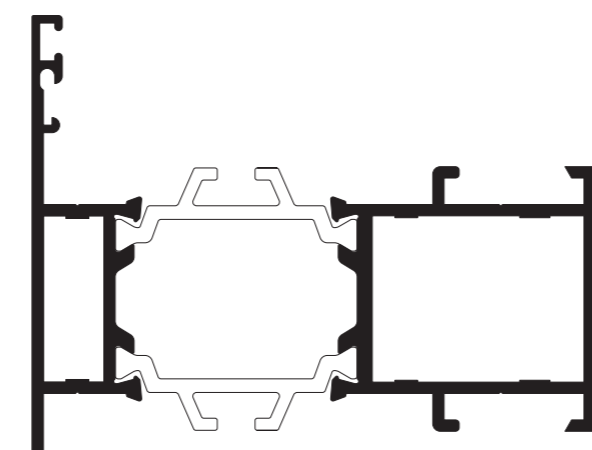

SPW65959
COUPLING SECTION

SPW67172
KINGSPAN
70mm HEAD ADAPTOR

SPW624
32mm INT. GLAZED BEAD

SPW643
28mm INT. GLAZED BEAD

SPW663
LOW THRESHOLD RAMP

SPW34827
SPW600 to SPW300 COUPLING

SPW67475
KINGSPAN
70mm CILL ADAPTOR

SPW68047
DOOR FRAME 28mm C/WALL
OPEN OUT

SPW683
BOTTOM RAIL ADAPTOR

SPW61813
TRANSOM/MULLION
OPEN IN

SNSG
SPACER FOR SX203

SD557
BRUSH SEAL CARRIER

SPW664
DOOR SEALED DRIP BAR

SPW65353
25mm ADD-ON

SPW695
28mm CURTAIN WALL GLAZING SPACER