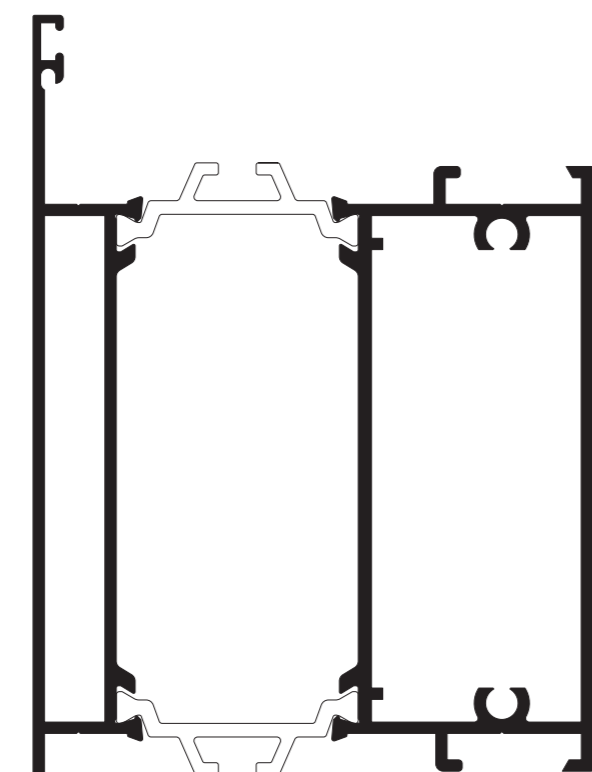

SPW64047
HEAVY DUTY OUTER FRAME
OPEN OUT

SPW64740
HEAVY DUTY OUTER FRAME
OPEN IN

SPW61213
OUTER FRAME
OPEN IN

SPW64817
DOUBLE DOOR ADAPTOR
OPEN IN

SPW684
COMMERCIAL THRESHOLD

SPW65994
T COUPLING

SPW67173
KINGSPAN
80mm HEAD ADAPTOR

SPW66867
DOOR SASH
OPEN OUT

SPW63938
DOOR SASH
OPEN IN
SRA 011
PVC COVER STRIP

SPW61940
HEAVY DUTY TRANSOM/MULLION
OPEN IN

SPW61748
DOUBLE DOOR ADAPTOR
OPEN OUT

SPW66170
LOW THRESHOLD
OPEN IN

SPW69494
H COUPLING

SPW67476
KINGSPAN
80mm CILL ADAPTOR

SPW68182
MIDRAIL/BOTTOM RAIL
OPEN OUT

SPW65455
MIDRAIL/BOTTOM RAIL
OPEN IN

SPW61817
TRANSOM/MULLION
OPEN IN

SXTW201
GEORGIAN BAR

SXTW216
DRIP SECTION

SPW67061
LOW THRESHOLD
OPEN OUT

SPW65959
COUPLING SECTION

SPW67172
KINGSPAN
70mm HEAD ADAPTOR

SPW624
32mm INT. GLAZED BEAD

SPW643
28mm INT. GLAZED BEAD

SPW663
LOW THRESHOLD RAMP

SPW34827
SPW600 to SPW300 COUPLING

SPW67475
KINGSPAN
70mm CILL ADAPTOR