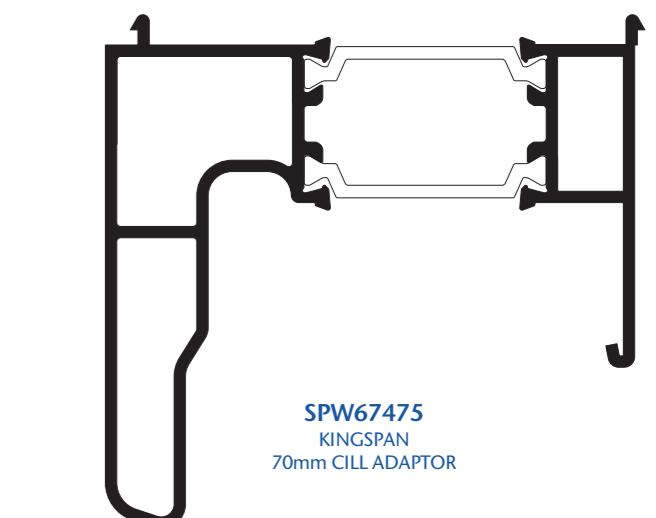

SPW65959
COUPLING SECTION

SPW67172
KINGSPAN
70mm HEAD ADAPTOR

SPW624
32mm INT. GLAZED BEAD

SPW643
28mm INT. GLAZED BEAD

SPW663
LOW THRESHOLD RAMP

SPW34827
SPW600 to SPW300 COUPLING

SPW67475
KINGSPAN
70mm CILL ADAPTOR

SPW68047
DOOR FRAME 28mm C/WALL
OPEN OUT

SPW683
BOTTOM RAIL ADAPTOR

SPW61813
TRANSOM/MULLION
OPEN IN

SNSG
SPACER FOR SX203

SD557
BRUSH SEAL CARRIER

SPW664
DOOR SEALED DRIP BAR

SPW65353
25mm ADD-ON

SPW695
28mm CURTAIN WALL GLAZING SPACER