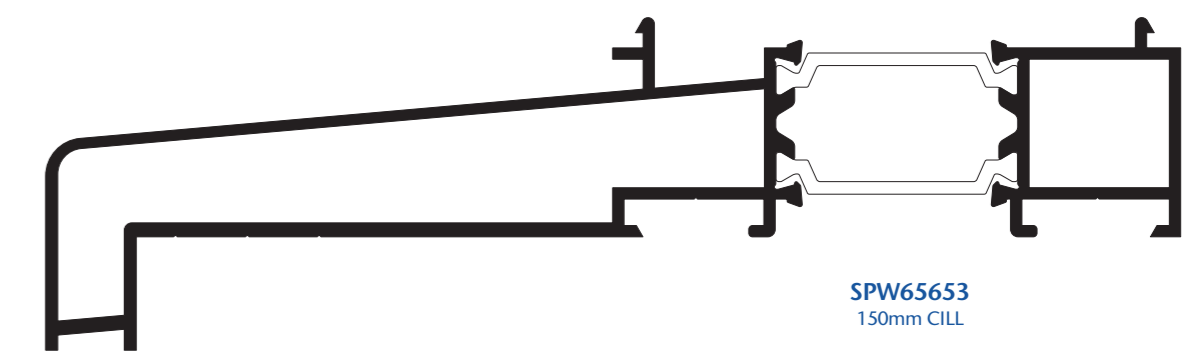

SPW68047
DOOR FRAME 28mm C/WALL
OPEN OUT

SPW683
BOTTOM RAIL ADAPTOR

SPW61813
TRANSOM/MULLION
OPEN IN

SNSG
SPACER FOR SX203

SD557
BRUSH SEAL CARRIER

SPW664
DOOR SEALED DRIP BAR

SPW65353
25mm ADD-ON

SPW695
28mm CURTAIN WALL GLAZING SPACER

SX203
24mm VENTILATOR CARRIER

SXTW204
28mm VENTILATOR CARRIER

SPW68553
DRAINAGE CILL

SPW65653
150mm CILL

SENIOR ALUMINIUM SYSTEMS

SPW600 DOORS

Senior Aluminium Systems Ltd. Eland Road, Denaby Main, Doncaster DN12 4HA. Tel: 01709 772600 Fax: 01709 772601
Senior Aluminium Systems (Scotland) 4 Dunlop Court, Deans Industrial Estate South West, Livingston, West Lothian EH54 8SL. Tel: 01506 407640 Fax: 01506 407641
Senior Aluminium Systems (South) Unit 4, Leeway Industrial Estate, Newport, NP19 4SL. Tel: 01633 277880 Fax: 01633 277121
website: www.senioraluminium.co.uk email: enquiry@senioraluminium.co.uk