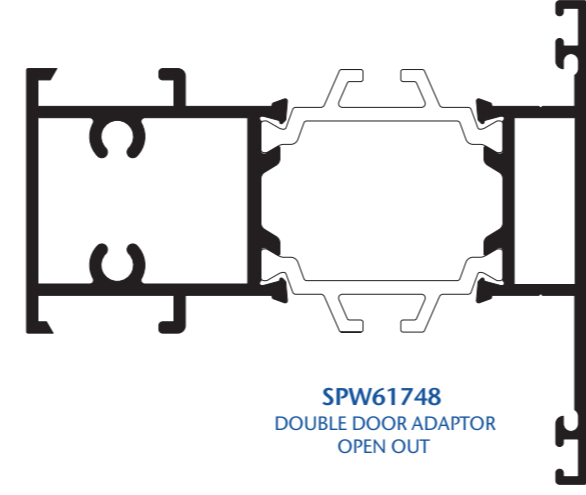

SPW64047
HEAVY DUTY OUTER FRAME
OPEN OUT

SPW64740
HEAVY DUTY OUTER FRAME
OPEN IN

SPW61213
OUTER FRAME
OPEN IN

SPW64817
DOUBLE DOOR ADAPTOR
OPEN IN

SPW684
COMMERCIAL THRESHOLD

SPW65994
T COUPLING

SPW67173
KINGSPAN
80mm HEAD ADAPTOR

SPW66867
DOOR SASH
OPEN OUT

SPW63938
DOOR SASH
OPEN IN
SRA 011
PVC COVER STRIP

SPW61940
HEAVY DUTY TRANSOM/MULLION
OPEN IN

SPW61748
DOUBLE DOOR ADAPTOR
OPEN OUT

SPW66170
LOW THRESHOLD
OPEN IN

SPW69494
H COUPLING

SPW67476
KINGSPAN
80mm CILL ADAPTOR

SPW68182
MIDRAIL/BOTTOM RAIL
OPEN OUT

SPW65455
MIDRAIL/BOTTOM RAIL
OPEN IN

SPW61817
TRANSOM/MULLION
OPEN IN

SXTW201
GEORGIAN BAR

SXTW216
DRIP SECTION

SPW67061
LOW THRESHOLD
OPEN OUT

SPW65959
COUPLING SECTION

SPW67172
KINGSPAN
70mm HEAD ADAPTOR

SPW624
32mm INT. GLAZED BEAD

SPW643
28mm INT. GLAZED BEAD

SPW663
LOW THRESHOLD RAMP

SPW34827
SPW600 to SPW300 COUPLING

SPW67475
KINGSPAN
70mm CILL ADAPTOR