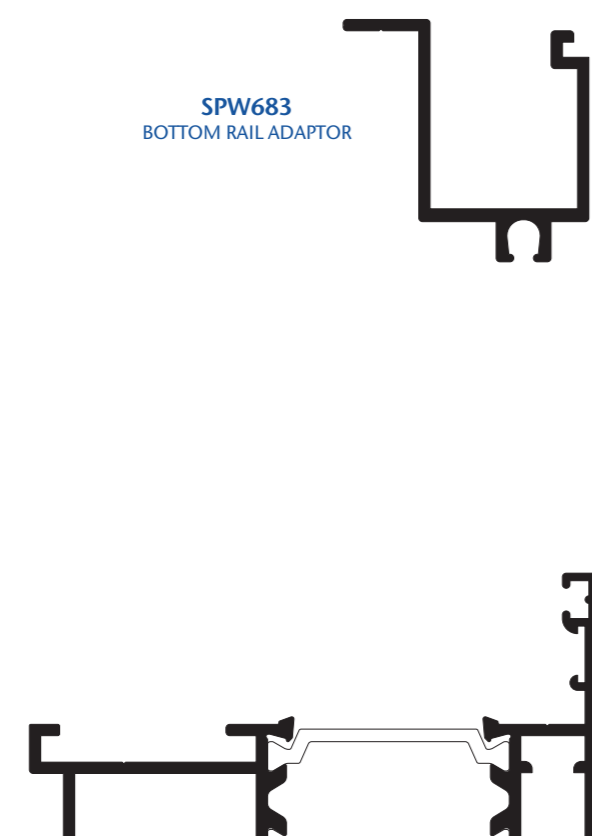

SPW64047
HEAVY DUTY OUTER FRAME
OPEN OUT

SPW64740
HEAVY DUTY OUTER FRAME
OPEN IN

SPW61213
OUTER FRAME
OPEN IN

SPW64817
DOUBLE DOOR ADAPTOR
OPEN IN

SPW684
COMMERCIAL THRESHOLD

SPW65994
T COUPLING

SPW67173
KINGSPAN
80mm HEAD ADAPTOR

SPW67476
KINGSPAN
80mm CILL ADAPTOR

SPW68182
MIDRAIL/BOTTOM RAIL
OPEN OUT

SPW65455
MIDRAIL/BOTTOM RAIL
OPEN IN

SPW61817
TRANSOM/MULLION
OPEN IN

SXTW201
GEORGIAN BAR

SXTW216
DRIP SECTION

SPW67061
LOW THRESHOLD
OPEN OUT

SPW65959
COUPLING SECTION

SPW67172
KINGSPAN
70mm HEAD ADAPTOR

SPW624
32mm INT. GLAZED BEAD

SPW643
28mm INT. GLAZED BEAD

SPW663
LOW THRESHOLD RAMP

SPW34827
SPW600 to SPW300 COUPLING

SPW67475
KINGSPAN
70mm CILL ADAPTOR

SPW68047
DOOR FRAME 28mm C/WALL
OPEN OUT

SPW683
BOTTOM RAIL ADAPTOR

SPW61813
TRANSOM/MULLION
OPEN IN

SNSG
SPACER FOR SX203

SD557
BRUSH SEAL CARRIER

SPW664
DOOR SEALED DRIP BAR

SPW65353
25mm ADD-ON

SPW695
28mm CURTAIN WALL GLAZING SPACER