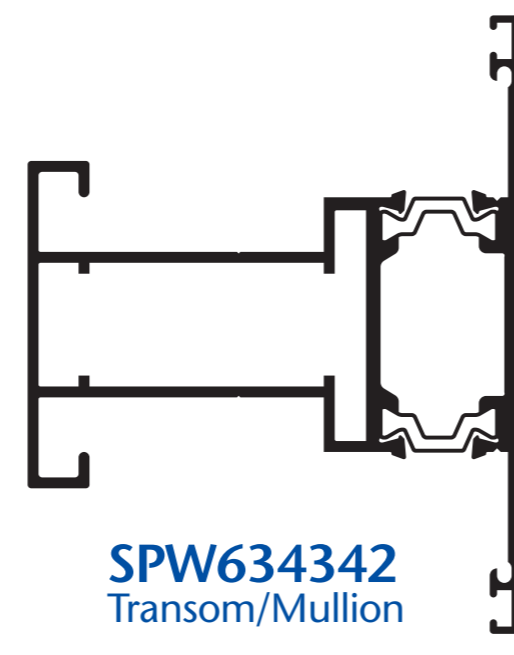

**SPW341698**  
O/Swing Int GI Adaptor

**SPW31225**  
Casement Equal Leg

**SPW31718**  
Espag Vent

**SPW31913**  
Transom/Mullion

**SPW33635**  
Open In Outer - 28mm C/Wall

**SPW33637**  
Transom/Mullion

**SPW33631**  
Transom/Mullion  
Pivot Vent