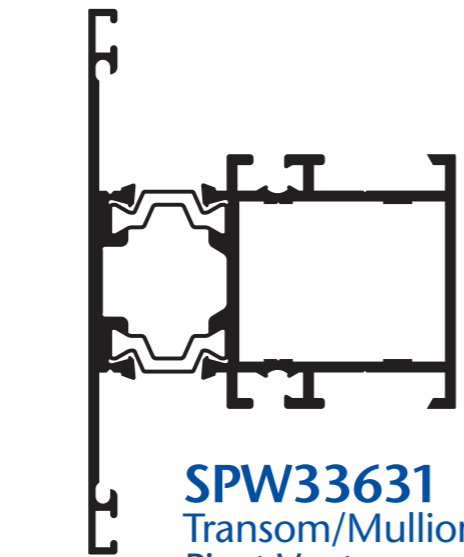

**SPW341698**  
O/Swing Int GI Adaptor

**SPW31225**  
Casement Equal Leg

**SPW31718**  
Espag Vent

**SPW31913**  
Transom/Mullion

**SPW33635**  
Open In Outer - 28mm C/Wall

**SPW33637**  
Transom/Mullion

**SPW33631**  
Transom/Mullion  
Pivot Vent