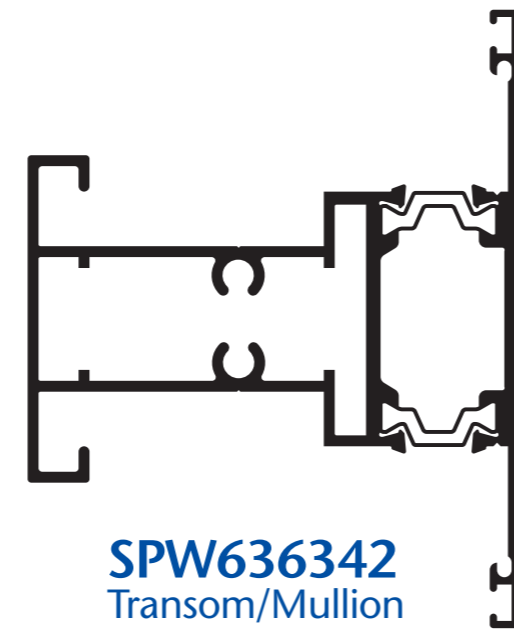

**SPW634342**  
Transom/Mullion

**SPW699330**  
O/Swing Outer -  
28mm C/Wall

**SPW31611**  
28mm C/Wall Outer

**SW34445**  
H/Duty Espag Vent

**SPW32333**  
Int GI Adaptor

**SW456**  
Pivot Third Frame

**SPW34329**  
150mm Cill

**SPW636342**  
Transom/Mullion

**SPW665330**  
O/Swing Outer -  
24mm C/Wall

**SPW324**  
Int GI Vent Adaptor

**SW464**  
28mm Bead

**SW461**  
24mm Bead

**SW462**  
20mm Bead

**SXTW251**  
Corner Post

**SPW32929**  
25mm Add-On