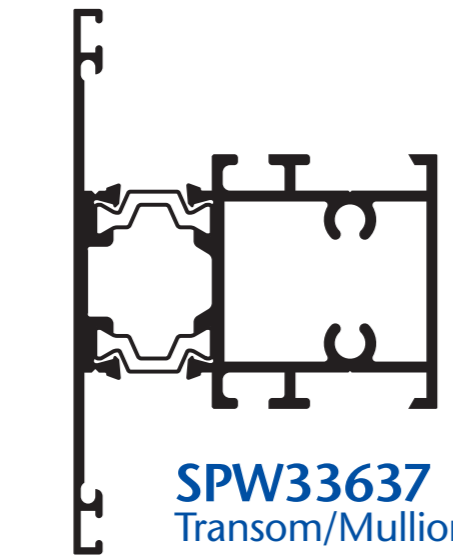

**SPW341698**  
O/Swing Int GI Adaptor

**SPW31225**  
Casement Equal Leg

**SPW31718**  
Espag Vent

**SPW31913**  
Transom/Mullion

**SPW33635**  
Open In Outer - 28mm C/Wall

**SPW33637**  
Transom/Mullion

**SPW33631**  
Transom/Mullion  
Pivot Vent