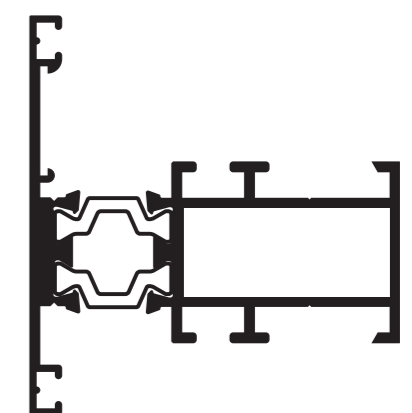

**SPW341698**  
O/Swing Int GI Adaptor

**SPW31225**  
Casement Equal Leg

**SPW31718**  
Espag Vent

**SPW31913**  
Transom/Mullion

**SPW33635**  
Open In Outer - 28mm C/Wall

**SPW33637**  
Transom/Mullion

**SPW33631**  
Transom/Mullion  
Pivot Vent

**SPW634342**  
Transom/Mullion

**SPW699330**  
O/Swing Outer -  
28mm C/Wall

**SPW31611**  
28mm C/Wall Outer

**SW34445**  
H/Duty Espag Vent

**SPW32333**  
Int GI Adaptor

**SW456**  
Pivot Third Frame

**SPW34329**  
150mm Cill

**SPW636342**  
Transom/Mullion

**SPW665330**  
O/Swing Outer -  
24mm C/Wall

**SPW324**  
Int GI Vent Adaptor

**SW464**  
28mm Bead

**SW461**  
24mm Bead

**SW462**  
20mm Bead

**SXTW251**  
Corner Post

**SPW32929**  
25mm Add-On