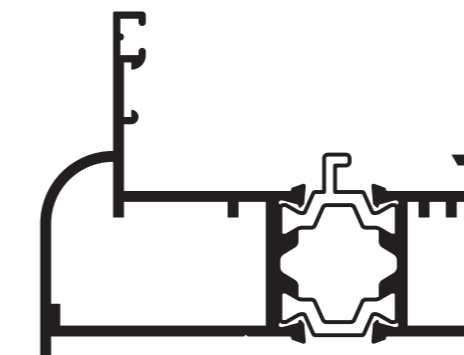

**SPW33031**  
Inward Open Outer Frame

**SPW332625**  
Tilt/Turn Sash -  
Concealed Gear

**SPW332626**  
Tilt/Turn Sash -  
Link Rod

**SPW635330**  
Overswing Outer

**SPW340698**  
O/Swing Int GI Sash

**SPW31011**  
Casement Outer

**SPW31214**  
Vent Frame

**SPW31013**  
Transom/Mullion

**SPW33433**  
Slim Open In Outer Frame

**SPW338627**  
H/Duty T/T Sash -  
Concealed Gear

**SPW338628**  
H/Duty T/T Sash -  
Link Rod

**SPW632311**  
Overswing Vent Frame