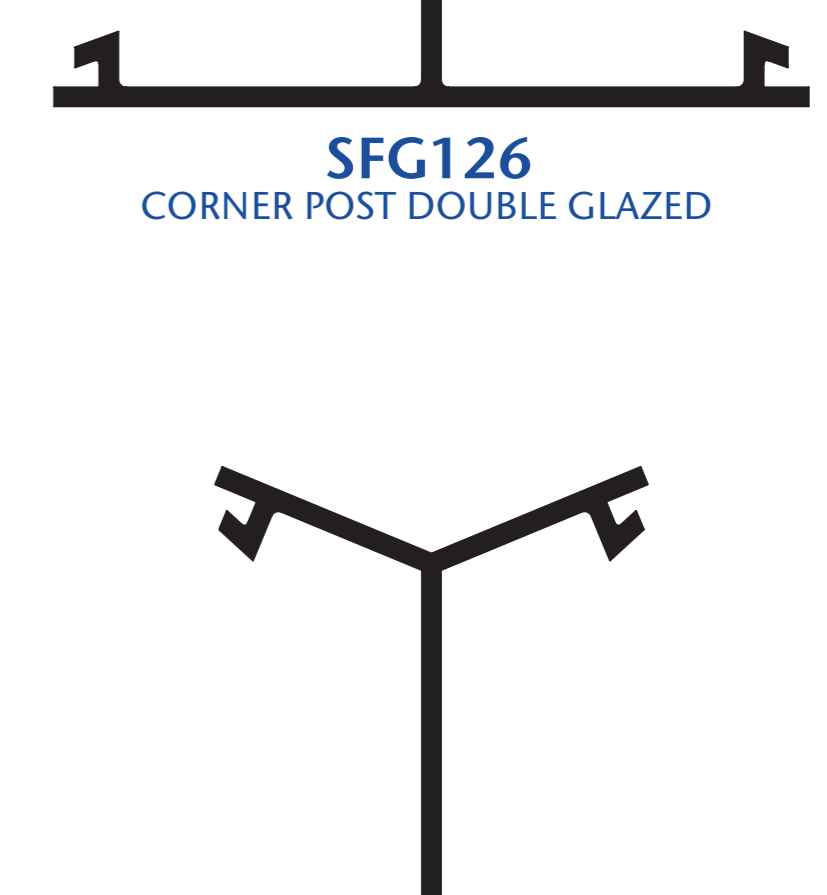

SFG103
POCKET PLATE SINGLE GLAZED

SFG102
PLAIN PLATE

SFG114
HEADER BAR

SFG134
AUTO GEAR HEADER

SFG106
CORNER POST SINGLE GLAZED

SFG104
POCKET PLATE SINGLE GLAZED

SFG117
LIGHT PLAIN PLATE

SFG111
HEADER BAR WITH BEAD DOVETAILS

SFG126
CORNER POST DOUBLE GLAZED

SFG105
POCKET CHANNEL SINGLE GLAZED

SFG132
BEAD GLAZED FRAME PLATE

SFG112
HEADER BAR PLATE

SFG136
REBATE DOUBLE GLAZED

SFG126
CORNER POST DOUBLE GLAZED

SFG107
BEADED TRANSOM SINGLE GLAZED

SFG123
POCKET PLATE DOUBLE GLAZED

SFG131
BEAD GLAZED FRAME CHANNEL

SFG135
REBATE SINGLE GLAZED

SFG116
135° CORNER POST

SFG108
CILL/TRANSOM SINGLE GLAZED

SFG125
POCKET CHANNEL DOUBLE GLAZED

SFG101
PLAIN CHANNEL 45mm x 100mm

SFG133
SLOPED CILL/TRANSOM BEAD SINGLE GLAZED

SFG120
ADJUSTABLE CORNER POCKET SINGLE GLAZE

SFG128
CILL/TRANSOM DOUBLE GLAZED

SFG121
PLAIN CHANNEL 50mm x 100mm

SFG109
CILL/TRANSOM BEAD SINGLE GLAZED

SFG120
ADJUSTABLE CORNER POCKET SINGLE GLAZE