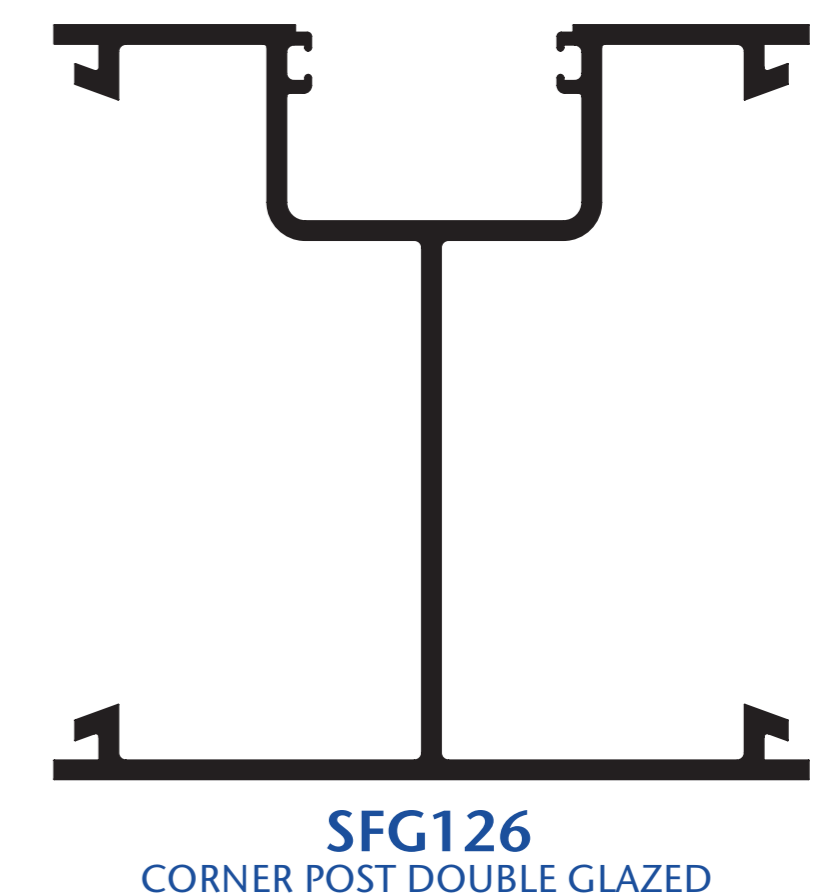

SFG103
POCKET PLATE SINGLE GLAZED

SFG102
PLAIN PLATE

SFG114
HEADER BAR

SFG134
AUTO GEAR HEADER

SFG106
CORNER POST SINGLE GLAZED

SFG104
POCKET PLATE SINGLE GLAZED

SFG117
LIGHT PLAIN PLATE

SFG111
HEADER BAR WITH BEAD DOVETAILS

SFG126
CORNER POST DOUBLE GLAZED

SFG105
POCKET CHANNEL SINGLE GLAZED

SFG132
BEAD GLAZED FRAME PLATE

SFG112
HEADER BAR PLATE

SFG136
REBATE DOUBLE GLAZED

SFG126
CORNER POST DOUBLE GLAZED

SFG107
BEADED TRANSOM SINGLE GLAZED

SFG133
SLOPED CILL/TRANSOM BEAD SINGLE GLAZED

SFG120
ADJUSTABLE CORNER POCKET SINGLE GLAZE

SFG128
CILL/TRANSOM DOUBLE GLAZED

SFG121
PLAIN CHANNEL 50mm x 100mm

SFG109
CILL/TRANSOM BEAD SINGLE GLAZED

SFG120
ADJUSTABLE CORNER POCKET SINGLE GLAZE